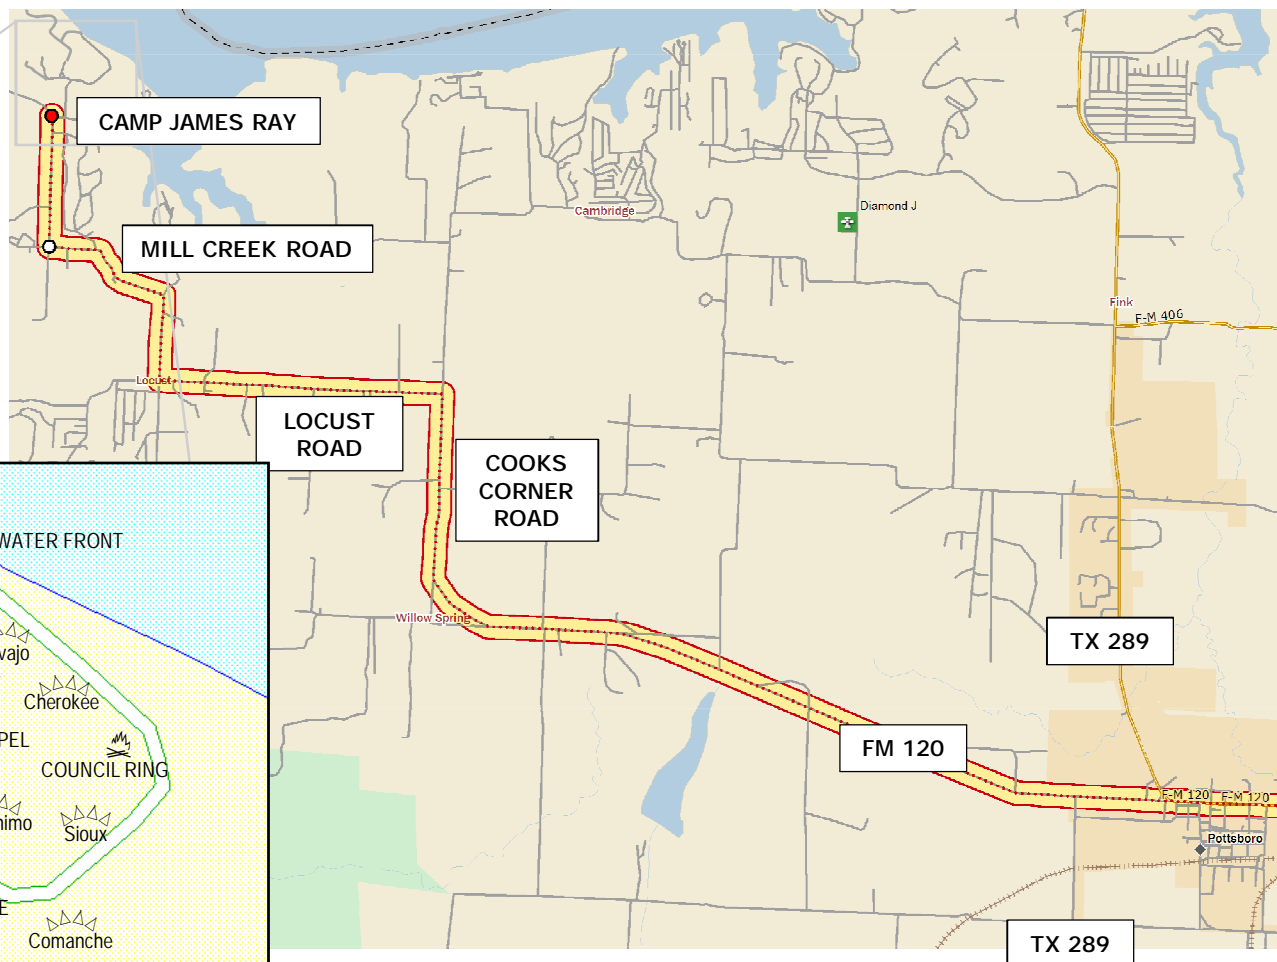

Camp James Ray

- head west on FM 120 through Pottsboro
- follow FM 120 northwest to Locust Road
- at Locust 4-way stop, turn north and follow signs to Mill Creek Resort
- entrance to Camp James Ray is on the north side of the road to Mill Creek Marina