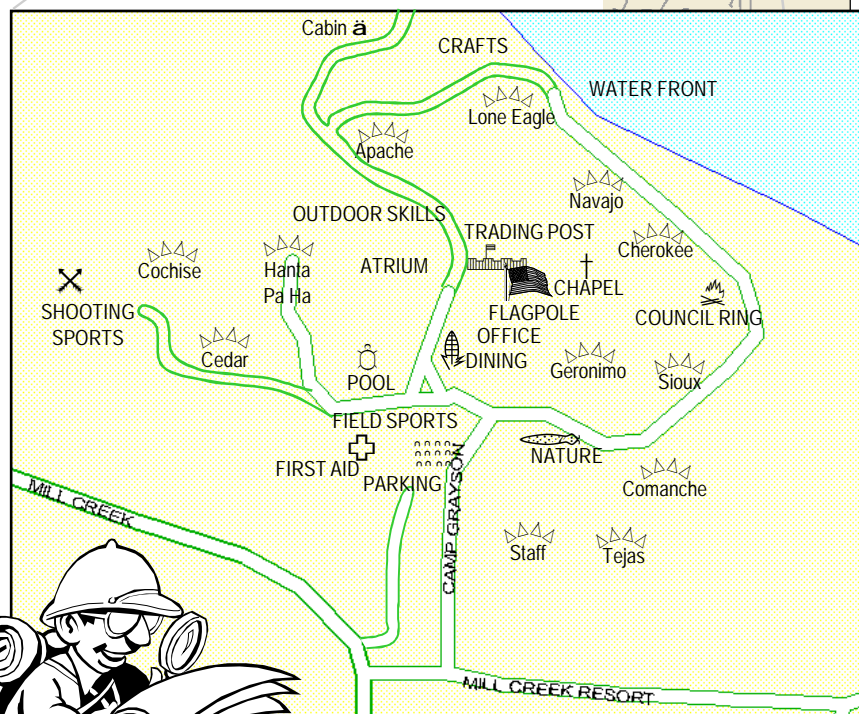

Camp James Ray

- head west on FM 120 through Pottsboro
- follow FM 120 northwest to Locust Road
- at Locust 4-way stop, turn north and follow signs to Mill Creek Resort
- entrance to Camp James Ray is on the north side of the road to Mill Creek Marina