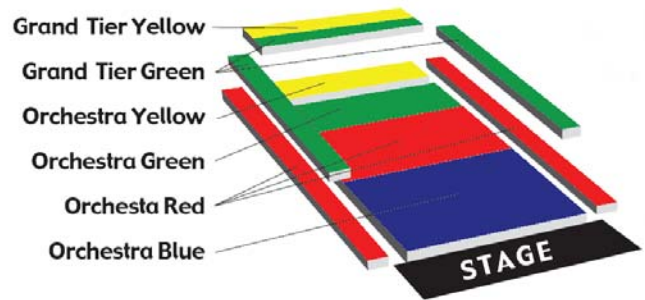

The Courtyard Theater Seating

_____
Name Spouse's Name

_____
Address

_____
City State Zip

_____
Home Phone Work Phone

_____
E-Mail (receive notices about concerts, events, and more)

Mail Completed Form and Payment To:

Plano Symphony Orchestra
2701-C West 15th Street #187
Plano, TX 75075

Charge By Phone: 972-473-7262
www.planosymphony.org

___ Check enclosed payable to Plano Symphony Orchestra

___ Charge to: Visa Mastercard Discover AMEX

_____
Account Number Exp CID

_____
Signature